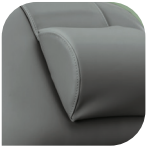

stone (6)
Stone grey synthetic leather for modern elegance.